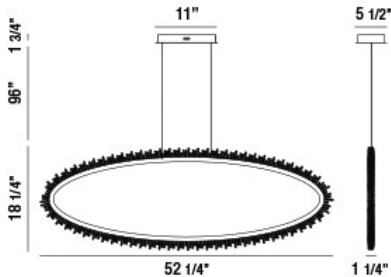

### PRODUCT DETAILS

No.	:	33730-011
Product Color	:	CHROME
Product Material	:	METAL
Shade / Accent Colour	:	CLEAR
Shade / Accent Material	:	MULTIPLE FACET CRYSTAL BEADS
Length	:	52.25"
Width	:	1.25"
Height	:	18.25"
Overall Height	:	116"
Weight	:	11lbs

### TECHNICAL DETAILS

Hanging Support Type	:	AIRCRAFT CABLE
Hanging Support Length	:	96"
Canopy / Backplate Length	:	11"
Canopy / Backplate Height	:	1.75"
Canopy / Backplate Width	:	5.5"
Location	:	DRY
Approval	:	