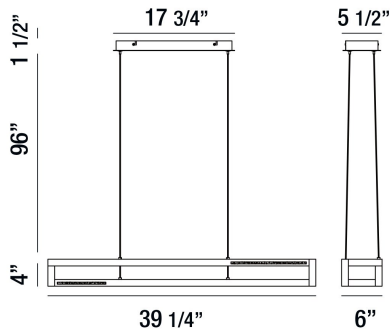

CLINTON, 39" LINEAR CHANDELIER

PRODUCT DETAILS

No.	:	35727-019
Product Color	:	CHROME
Product Material	:	METAL
Shade / Accent Colour	:	CLEAR
Shade / Accent Material	:	CRYSTAL
Length	:	39.25"
Width	:	6"
Height	:	4"
Overall Height	:	101.5"
Weight	:	9.1lbs

LIGHT SOURCE DETAILS

Light Source Type	:	INTEGRATED LED
Input Voltage	:	120V
Bulb Voltage	:	120V
Total Wattage	:	33W
Total Lumen	:	2640lm
Kelvin	:	3000K
CRI	:	90+
Dimmable	:	Yes

Options Available

ITEM NO.	FINISH	SHADE
35727-019	CHROME	CLEAR

TECHNICAL DETAILS

Hanging Support Type	:	AIRCRAFT CABLE
Hanging Support Length	:	96"
Canopy / Backplate Length	:	17.75"
Canopy / Backplate Height	:	1.5"
Canopy / Backplate Width	:	5.5"
Location	:	DRY
Approval	:	