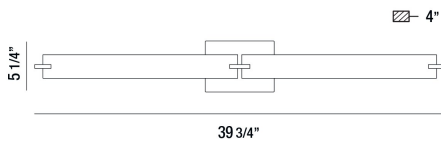

### PRODUCT DETAILS

No.	:	30180-024
Product Color	:	SATIN NICKEL
Product Material	:	METAL
Shade / Accent Colour	:	FROSTED
Shade / Accent Material	:	GLASS
Width	:	39.75"
Height	:	5.25"
Ext	:	4"
Weight	:	5.5lbs

### TECHNICAL DETAILS

Canopy / Backplate Length	:	7.09"
Canopy / Backplate Height	:	1.187"
Canopy / Backplate Width	:	4.34"
Adjustable Lamp Head	:	No
Mounting	:	Up or Down
Location	:	DRY
Approval	:	