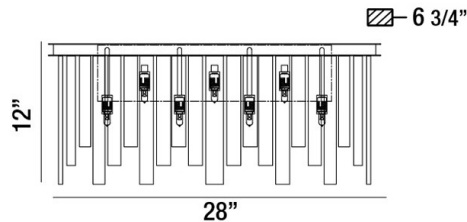

CANDICE, 28" VANITY LIGHT

PRODUCT DETAILS

No.	:	31827-010
Product Color	:	CHROME
Product Material	:	METAL
Shade / Accent Colour	:	CLEAR
Shade / Accent Material	:	GLASS
Width	:	28"
Height	:	12"
Ext	:	6.75"
Weight	:	18.2lbs

LIGHT SOURCE DETAILS

Number of Bulbs	:	7
Light Source	:	Halogen
Light Source Type	:	G9
Input Voltage	:	120V
Bulb Voltage	:	120V
Socket Type	:	G9
Wattage	:	40W
Total Wattage	:	280W
Bulb Included	:	Yes
Dimmable	:	Yes

Options Available

ITEM NO.	FINISH	SHADE
31827-010	CHROME	CLEAR

TECHNICAL DETAILS

Light Direction	:	Down
Adjustable Lamp Head	:	No
Approval	:	

PROJECT INFORMATION

 Job Name: Date: Type:

 Comments: