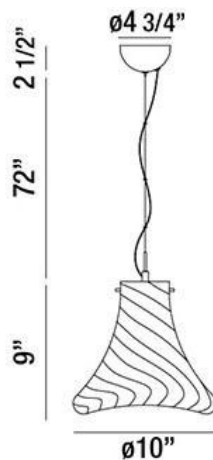

BLOOR, 10" ROUND PENDANT

PRODUCT DETAILS

No.	:	26250-014
Product Color	:	CHROME
Product Material	:	METAL
Shade / Accent Colour	:	CLEAR
Shade / Accent Material	:	RIPPLED BLOWN GLASS
Diameter	:	10"
Height	:	9"
Overall Height	:	83.5"
Weight	:	4.8lbs

LIGHT SOURCE DETAILS

Number of Bulbs	:	1
Light Source	:	Incandescent
Light Source Type	:	A19
Input Voltage	:	120V
Bulb Voltage	:	120V
Socket Type	:	E26
Wattage	:	100W
Total Wattage	:	100W
Bulb Included	:	No
Dimmable	:	Yes

Options Available

ITEM NO.	FINISH	SHADE
26250-014	CHROME	CLEAR

TECHNICAL DETAILS

Light Direction	:	Down
Hanging Support Type	:	AIRCRAFT CABLE
Hanging Support Length	:	72"
Canopy / Backplate Height	:	2.5"
Canopy / Backplate Dia.	:	4.75"
Adjustable Lamp Head	:	No
Approval	:	