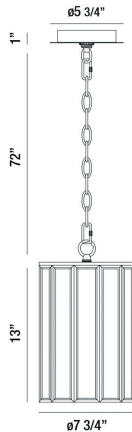

SAVILLE, 8" ROUND PENDANT

PRODUCT DETAILS

No.	:	37084-011
Product Color	:	BRASS
Product Material	:	METAL
Shade / Accent Colour	:	CLEAR
Shade / Accent Material	:	GLASS
Diameter	:	7.75"
Height	:	13"
Overall Height	:	86"
Weight	:	6lbs

LIGHT SOURCE DETAILS

Number of Bulbs	:	1
Light Source	:	Incandescent
Light Source Type	:	A19
Input Voltage	:	120V
Bulb Voltage	:	120V
Socket Type	:	E26
Wattage	:	60W
Total Wattage	:	60W
Bulb Included	:	Yes
Dimmable	:	No

Options Available

ITEM NO.	FINISH	SHADE
37084-011	BRASS	CLEAR

TECHNICAL DETAILS

Hanging Support Type	:	CHAIN
Hanging Support Length	:	72"
Canopy / Backplate Height	:	1"
Canopy / Backplate Dia.	:	5.75"
Location	:	DRY