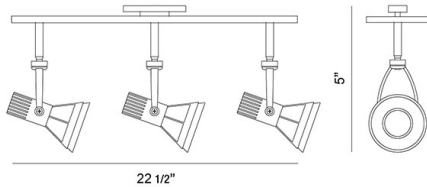

### LIGHT SOURCE DETAILS

Number of Bulbs	:	3
Light Source	:	Halogen
Light Source Type	:	GU10
Input Voltage	:	120V
Bulb Voltage	:	120V
Socket Type	:	GU10
Wattage	:	50W
Total Wattage	:	150W
Bulb Included	:	Yes
Dimmable	:	Yes

### TECHNICAL DETAILS

Canopy / Backplate Height	:	0.6"
Canopy / Backplate Dia.	:	4.8"
Approval	:	
Vertical Adjustment	:	90
Horizontal Adjustment	:	350