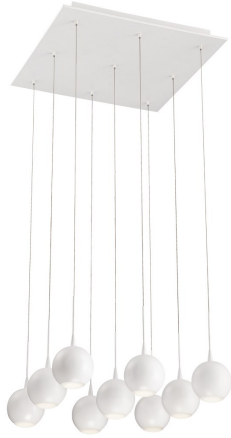

## PATRUNO, 19" SQUARE CHANDELIER

### PRODUCT DETAILS

No.	:	28170-013
Product Color	:	MATTE WHITE
Product Material	:	METAL
Shade / Accent Colour	:	FROSTED
Shade / Accent Material	:	ACRYLIC
Length	:	18.5"
Width	:	18.5"
Height	:	4"
Overall Height	:	77.5"
Weight	:	15.8lbs

### Options Available

ITEM NO.	FINISH	SHADE
28170-013	MATTE WHITE	FROSTED

### TECHNICAL DETAILS

Light Direction	:	Down
Hanging Support Type	:	WIRE
Hanging Support Length	:	72"
Canopy / Backplate Length	:	18.5"
Canopy / Backplate Height	:	1.5"
Canopy / Backplate Width	:	18.5"
Adjustable Lamp Head	:	No
Location	:	DRY
Approval	:	