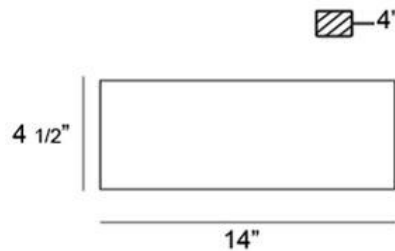

### PRODUCT DETAILS

No.	:	20373-047
Product Color	:	CHROME
Product Material	:	METAL
Shade / Accent Colour	:	FROSTED
Shade / Accent Material	:	GLASS
Width	:	14"
Height	:	4.25"
Ext	:	4"
Weight	:	2.6lbs

### TECHNICAL DETAILS

Canopy / Backplate Length	:	13.75"
Canopy / Backplate Height	:	0.875"
Canopy / Backplate Width	:	4.375"
Adjustable Lamp Head	:	No
Mounting	:	Up or Down
Approval	:	