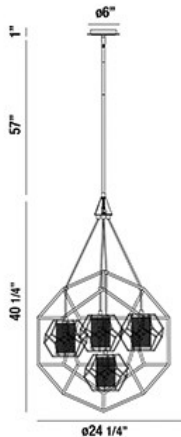

BETTINO, 24" ROUND CHANDELIER

PRODUCT DETAILS

No.	:	33701-011
Product Color	:	BLACK
Product Material	:	METAL
Shade / Accent Colour	:	BLACK/BRASS
Shade / Accent Material	:	METAL CAGE
Diameter	:	24.25"
Height	:	40.25"
Overall Height	:	98.25"
Weight	:	12.8lbs

LIGHT SOURCE DETAILS

Number of Bulbs	:	4
Light Source	:	Incandescent
Light Source Type	:	B10
Input Voltage	:	120V
Bulb Voltage	:	120V
Socket Type	:	E12
Wattage	:	60W
Total Wattage	:	240W
Bulb Included	:	No
Dimmable	:	Yes

Options Available

ITEM NO.	FINISH	SHADE
33701-011	BLACK	BLACK/BRASS

TECHNICAL DETAILS

Hanging Support Type	:	ROD
Hanging Support Length	:	57"
Rods Included	:	3"+6"+12"+18"+18"
Canopy / Backplate Height	:	1"
Canopy / Backplate Dia.	:	6"
Location	:	DRY
Approval	:	