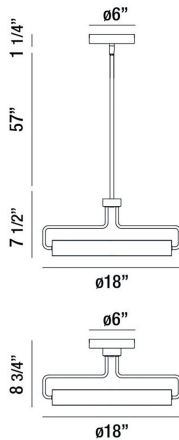

## PEMBERTON, 18" ROUND PENDANT/SEMI FLUSHMOUNT

### PRODUCT DETAILS

No.	:	37083-014
Product Color	:	ANTIQUÉ BRASS
Product Material	:	METAL
Shade / Accent Colour	:	BLACK
Shade / Accent Material	:	ACRYLIC
Diameter	:	18"
Height	:	7.5"
Overall Height	:	67.5"
Weight	:	5.9lbs

### TECHNICAL DETAILS

Hanging Support Type	:	ROD
Hanging Support Length	:	57"
Canopy / Backplate Height	:	1.25"
Canopy / Backplate Dia.	:	6"
Title 24	:	Yes