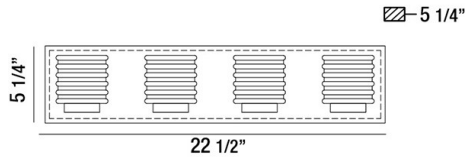

### PRODUCT DETAILS

|                         |   |           |
|-------------------------|---|-----------|
| No.                     | : | 31791-014 |
| Product Color           | : | CHROME    |
| Product Material        | : | METAL     |
| Shade / Accent Colour   | : | CLEAR     |
| Shade / Accent Material | : | ACRYLIC   |
| Width                   | : | 22.5"     |
| Height                  | : | 5.25"     |
| Ext                     | : | 5.25"     |
| Weight                  | : | 7lbs      |

### TECHNICAL DETAILS

|                           |   |   |
|---------------------------|---|---|
| Light Direction           | : | Up  |
| Canopy / Backplate Length | : | 22.594"   |
| Canopy / Backplate Height | : | 0.75"   |
| Canopy / Backplate Width  | : | 5.094"  |
| Adjustable Lamp Head      | : | No  |
| Mounting                  | : | Up  |
| Approval                  | : |  |