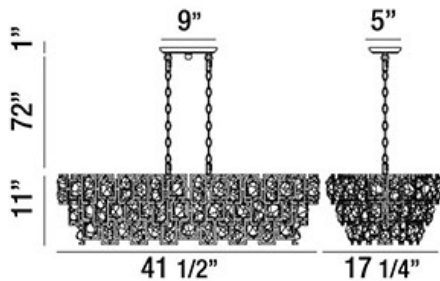

## ELROSE, 42" OVAL CHANDELIER

### PRODUCT DETAILS

No.	:	30070-011
Product Color	:	GOLD LEAF
Product Material	:	METAL
Shade / Accent Colour	:	GOLD/STONE
Shade / Accent Material	:	METAL/STONE
Length	:	41.5"
Width	:	17.25"
Height	:	11"
Overall Height	:	84"
Weight	:	36.3lbs

### TECHNICAL DETAILS

Light Direction	:	Down
Hanging Support Type	:	CHAIN
Hanging Support Length	:	72"
Canopy / Backplate Length	:	9"
Canopy / Backplate Height	:	1"
Canopy / Backplate Width	:	5"
Adjustable Lamp Head	:	No
Location	:	DRY
Approval	:	