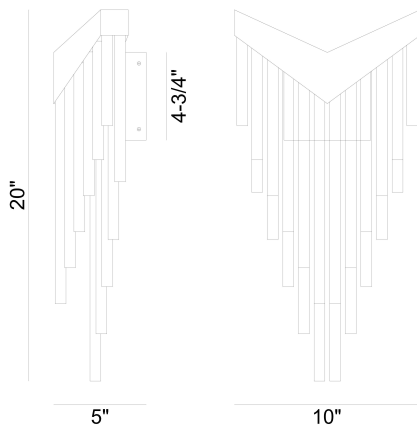

### PRODUCT DETAILS

No.	:	47600-027
Product Color	:	MATTE BLACK
Product Material	:	BLACK
Shade / Accent Colour	:	CLEAR
Shade / Accent Material	:	ACRYLIC
Length	:	10"
Height	:	20"
Ext	:	5.5"
Weight	:	6.8LBS

### TECHNICAL DETAILS

Hanging Support Type	:	J-BOX
Canopy / Backplate Length	:	5.5"
Canopy / Backplate Height	:	5.5"
Canopy / Backplate Width	:	2"
IP Rating	:	IP22
Beam Angle	:	270