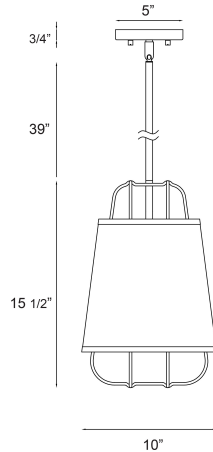

TURA, 1 LIGHT PENDANT

PRODUCT DETAILS

No.	:	38147-029
Product Color	:	BLACK
Product Material	:	METAL
Shade / Accent Colour	:	BLACK/GOLD
Shade / Accent Material	:	~
Diameter	:	10"
Height	:	15.5"
Overall Height	:	55"
Weight	:	4.4lbs

LIGHT SOURCE DETAILS

Number of Bulbs	:	1
Light Source Type	:	A19
Input Voltage	:	120V
Bulb Voltage	:	120V
Socket Type	:	E26
Wattage	:	60W
Total Wattage	:	60W
Bulb Included	:	No
Dimmable	:	No

Options Available

ITEM NO.	FINISH	SHADE
38147-012	BRASS	WHITE/GOLD
38147-029	BLACK	BLACK/GOLD

TECHNICAL DETAILS

Hanging Support Type	:	ROD
Hanging Support Length	:	39"
Rods Included	:	3"+6"+12"+18"
Canopy / Backplate Height	:	0.75"
Canopy / Backplate Dia.	:	5"
Location	:	DRY
Approval	:	