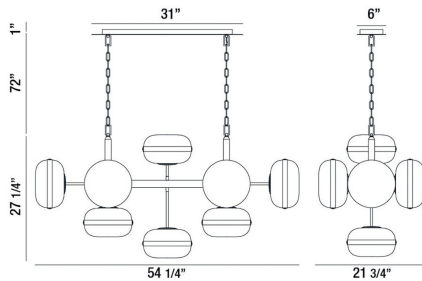

NOTTINGHAM, 54" OVAL CHANDELIER

PRODUCT DETAILS

No.	:	37089-016
Product Color	:	ANCIENT BRASS
Product Material	:	METAL
Shade / Accent Colour	:	AMBER
Shade / Accent Material	:	GLASS
Length	:	54.25"
Width	:	21.75"
Height	:	27.25"
Overall Height	:	100.25"
Weight	:	53.6lbs

Options Available

ITEM NO.	FINISH	SHADE
37089-016	ANCIENT BRASS	AMBER

TECHNICAL DETAILS

Hanging Support Type	:	CHAIN
Hanging Support Length	:	72"
Canopy / Backplate Length	:	31"
Canopy / Backplate Height	:	1"
Canopy / Backplate Width	:	6"