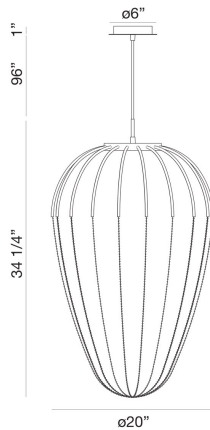

FRUSTA, 5 LT LED PENDANT

PRODUCT DETAILS

No.	:	39327-024
Product Color	:	BLACK
Shade / Accent Colour	:	BLACK
Diameter	:	20"
Height	:	34.5"
Weight	:	11lbs

LIGHT SOURCE DETAILS

Light Source Type	:	INTEGRATED LED
Input Voltage	:	120V
Bulb Voltage	:	120V
Socket Type	:	LED
Total Wattage	:	22.5W
Total Lumen	:	1000lm
Kelvin	:	3000K
CRI	:	90
Dimmable	:	Yes

Options Available

ITEM NO.	FINISH	SHADE
39327-017	GOLD	GOLD
39327-024	BLACK	BLACK

TECHNICAL DETAILS

Hanging Support Type	:	WIRE
Hanging Support Length	:	72"
Canopy / Backplate Height	:	1"
Canopy / Backplate Dia.	:	6"