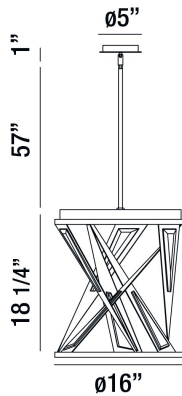

SARISE, 16" ROUND CHANDELIER

PRODUCT DETAILS

No.	:	35643-012
Product Color	:	BLACK
Product Material	:	METAL
Shade / Accent Colour	:	CHROME/CLEAR
Shade / Accent Material	:	METAL/CRYSTAL
Diameter	:	16"
Height	:	18.25"
Overall Height	:	76.25"
Weight	:	19.6lbs

TECHNICAL DETAILS

Hanging Support Type	:	ROD
Hanging Support Length	:	57"
Rods Included	:	3"+6"+12"+18"+18"
Canopy / Backplate Height	:	1"
Canopy / Backplate Dia.	:	5.125"
Location	:	DRY
Approval	:	

PROJECT INFORMATION