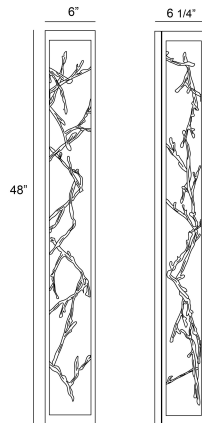

AERIE, 6LT LED WALL SCONCE

PRODUCT DETAILS

No.	:	38638-022
Product Color	:	BLACK/SILVER
Product Material	:	METAL
Shade / Accent Material	:	~
Width	:	6"
Height	:	48"
Ext	:	6.25"

LIGHT SOURCE DETAILS

Light Source Type	:	INTEGRATED LED
Input Voltage	:	120V
Bulb Voltage	:	120V
Socket Type	:	LED
Total Wattage	:	36W
Total Lumen	:	2850lm
Kelvin	:	3000K
CRI	:	90+
Dimmable	:	Yes

Options Available

ITEM NO.	FINISH	SHADE
38638-015	BRONZE/GOLD	
38638-022	BLACK/SILVER	

TECHNICAL DETAILS

Canopy / Backplate Length	:	48"
Canopy / Backplate Height	:	0.75"
Canopy / Backplate Width	:	6.25"
Location	:	DRY
Approval	:	
Title 24	:	Yes