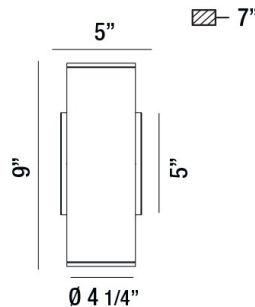

30347, OUTDOOR LED DOWNLIGHT SCONCE

PRODUCT DETAILS

No.	:	30347-014
Product Color	:	GREY
Shade / Accent Colour	:	CLEAR
Width	:	4.5"
Height	:	9"
Ext	:	7"
Weight	:	2.9lbs

LIGHT SOURCE DETAILS

Light Source Type	:	INTEGRATED LED
Input Voltage	:	120V
Bulb Voltage	:	120V
Socket Type	:	LED
Total Wattage	:	10W
Total Lumen	:	750lm
Kelvin	:	3000K
CRI	:	80

Options Available

ITEM NO.	FINISH	SHADE
30347-014	GREY	CLEAR

TECHNICAL DETAILS

Light Direction	:	Down
Canopy / Backplate Height	:	5"
Canopy / Backplate Width	:	5"
Driver	:	Electronic driver 120V 50/60Hz
Adjustable Lamp Head	:	No
IP Rating	:	54
Location	:	WET
Approval	:	
Title 24	:	Yes