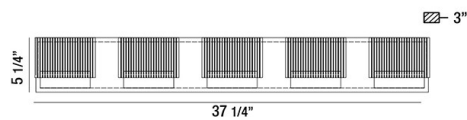

SONIC, 37" VANITY LIGHT

PRODUCT DETAILS

No.	:	31441-018
Product Color	:	CHROME
Product Material	:	METAL
Shade / Accent Colour	:	CLEAR
Shade / Accent Material	:	ETCHED GLASS
Width	:	37.25"
Height	:	5.25"
Ext	:	3"
Weight	:	15.6lbs

LIGHT SOURCE DETAILS

Light Source Type	:	INTEGRATED LED
Input Voltage	:	120V
Bulb Voltage	:	120V
Total Wattage	:	30W
Total Lumen	:	2500lm
Kelvin	:	4000K
CRI	:	80+
Dimmable	:	Yes

Options Available

ITEM NO.	FINISH	SHADE
31441-018	CHROME	CLEAR

TECHNICAL DETAILS

Light Direction	:	Up
Canopy / Backplate Length	:	35.438"
Canopy / Backplate Height	:	1.375"
Canopy / Backplate Width	:	4.344"
Adjustable Lamp Head	:	No
Approval	:	

PROJECT INFORMATION

 Job Name: Date: Type: