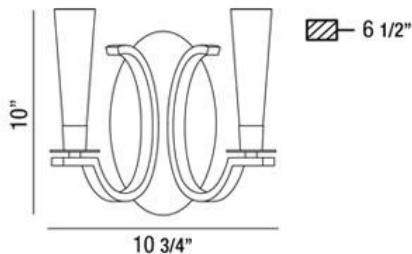

CROMO, WALL MOUNT

PRODUCT DETAILS

No.	:	25632-019
Product Color	:	POLISHED CHROME
Product Material	:	METAL
Shade / Accent Colour	:	CLEAR
Shade / Accent Material	:	GLASS
Width	:	10.75"
Height	:	10"
Ext	:	6.5"
Weight	:	5.9lbs

LIGHT SOURCE DETAILS

Number of Bulbs	:	2
Light Source	:	Halogen
Light Source Type	:	BI-PIN
Input Voltage	:	120V
Bulb Voltage	:	12V
Socket Type	:	G4
Wattage	:	20W
Total Wattage	:	40W
Bulb Included	:	Yes
Dimmable	:	Yes

Options Available

ITEM NO.	FINISH	SHADE
25632-019	POLISHED CHROME	CLEAR

TECHNICAL DETAILS

Adjustable Lamp Head	:	No
Mounting	:	Up
Approval	:	

PROJECT INFORMATION

 Job Name: Date: Type:

 Comments: