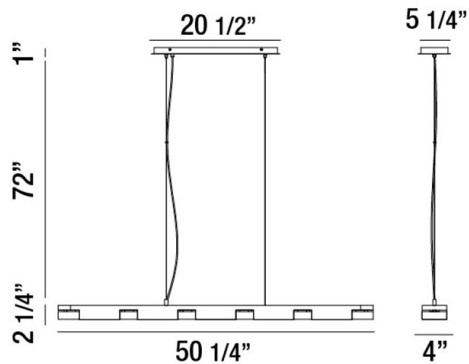

ACURA, 50" LINEAR LED PEDANT

PRODUCT DETAILS

No.	:	31215-015
Product Color	:	WHITE
Product Material	:	METAL
Shade / Accent Colour	:	WHITE
Shade / Accent Material	:	~
Length	:	50.25"
Width	:	3.875"
Height	:	2.25"
Weight	:	15.6lbs

LIGHT SOURCE DETAILS

Light Source Type	:	INTEGRATED LED
Input Voltage	:	120V
Bulb Voltage	:	120V
Total Wattage	:	60W
Total Lumen	:	5400lm
Kelvin	:	3000K
CRI	:	80
Dimmable	:	Yes

Options Available

ITEM NO.	FINISH	SHADE
31215-015	WHITE	WHITE

TECHNICAL DETAILS

Light Direction	:	Down
Hanging Support Type	:	WIRE
Hanging Support Length	:	72"
Canopy / Backplate Length	:	12.5"
Canopy / Backplate Height	:	0.75"
Canopy / Backplate Width	:	5.25"
Adjustable Lamp Head	:	Yes
Location	:	DRY
Approval	:	