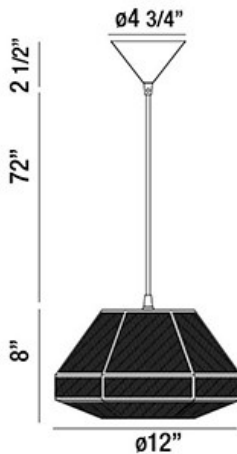

RECINTO, 12" ROUND PENDANT

Options Available

ITEM NO.	FINISH	SHADE
30016-019	CHROME	FROSTED
30016-026	BRONZE	FROSTED

PRODUCT DETAILS

No.	:	30016-026
Product Color	:	BRONZE
Product Material	:	METAL
Shade / Accent Colour	:	FROSTED
Shade / Accent Material	:	GLASS
Diameter	:	12"
Height	:	8"
Overall Height	:	82.5"
Weight	:	2.6lbs

TECHNICAL DETAILS

Light Direction	:	Down
Hanging Support Type	:	WIRE
Hanging Support Length	:	72"
Canopy / Backplate Height	:	2.5"
Canopy / Backplate Dia.	:	4.75"
Adjustable Lamp Head	:	No
Location	:	DRY
Approval	:	