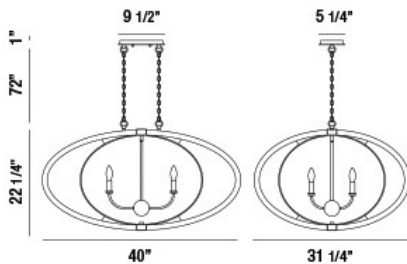

AMHERST, 40" OVAL CHANDELIER

PRODUCT DETAILS

No.	:	33708-010
Product Color	:	POLISHED NICKEL
Product Material	:	METAL
Length	:	40"
Width	:	31.25"
Height	:	22.25"
Overall Height	:	95.25"
Weight	:	18lbs

LIGHT SOURCE DETAILS

ITEM NO.	FINISH	SHADE
33708-010	POLISHED NICKEL	

TECHNICAL DETAILS

Hanging Support Type	:	CHAIN
Hanging Support Length	:	72"
Canopy / Backplate Length	:	9.5"
Canopy / Backplate Height	:	1"
Canopy / Backplate Width	:	5.25"
Location	:	DRY
Approval	:	