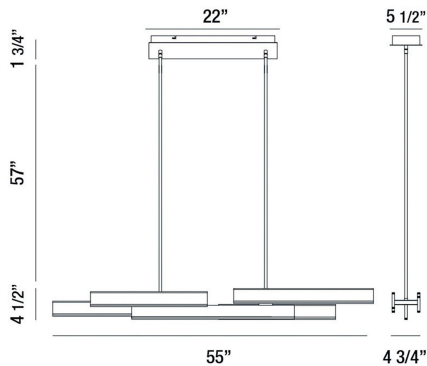

CAMENO, 55" LINEAR CHANDELIER

Options Available

ITEM NO.	FINISH	SHADE
37065-010	MATTE BLACK	
37065-027	SATIN GOLD	

PRODUCT DETAILS

No.	:	37065-027
Product Color	:	SATIN GOLD
Product Material	:	METAL
Shade / Accent Material	:	ACRYLIC
Length	:	55"
Width	:	4.75"
Height	:	4.5"
Overall Height	:	63.25"
Weight	:	16.7lbs

LIGHT SOURCE DETAILS

Light Source Type	:	INTEGRATED LED
Input Voltage	:	120V
Bulb Voltage	:	120V
Socket Type	:	LED
Total Wattage	:	113W
Total Lumen	:	7100lm
Kelvin	:	3000K
CRI	:	90
Dimmable	:	Yes

TECHNICAL DETAILS

Hanging Support Type	:	ROD
Hanging Support Length	:	57"
Rods Included	:	3"+6"+12"+18"+18"
Canopy / Backplate Length	:	22"
Canopy / Backplate Height	:	1.75"
Canopy / Backplate Width	:	5.5"
Location	:	DRY
Approval	:	
Title 24	:	Yes