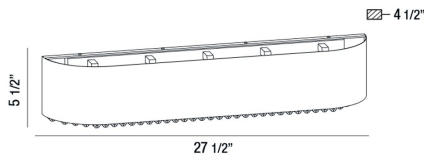

CARA, 28" VANITY LIGHT

PRODUCT DETAILS

No.	:	28234-012
Product Color	:	SATIN NICKEL
Product Material	:	METAL
Shade / Accent Colour	:	CLEAR
Shade / Accent Material	:	CRYSTAL
Width	:	27.5"
Height	:	5.5"
Ext	:	4.5"
Weight	:	10.5lbs

Options Available

ITEM NO.	FINISH	SHADE
28234-012	SATIN NICKEL	CLEAR

TECHNICAL DETAILS

Light Direction	:	Down
Canopy / Backplate Length	:	23.5"
Canopy / Backplate Height	:	1"
Canopy / Backplate Width	:	4.25"
Adjustable Lamp Head	:	No
Location	:	DAMP
Approval	:	