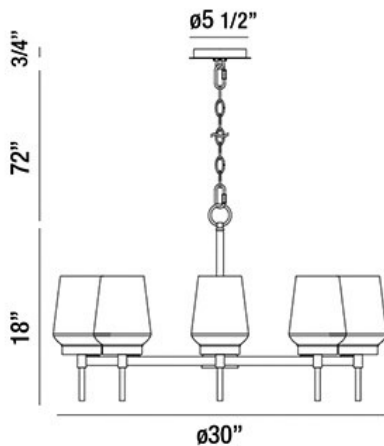

MANCHESTER, 30" ROUND CHANDELIER

PRODUCT DETAILS

No.	:	34094-020
Product Color	:	SATIN NICKEL
Product Material	:	METAL
Shade / Accent Colour	:	CLEAR/OPAL WHITE
Shade / Accent Material	:	GLASS
Diameter	:	30"
Height	:	18"
Overall Height	:	90.75"
Weight	:	17.6lbs

Options Available

ITEM NO.	FINISH	SHADE
34094-013	BRASS	CLEAR/OPAL WHITE
34094-020	SATIN NICKEL	CLEAR/OPAL WHITE

TECHNICAL DETAILS

Hanging Support Type	:	CHAIN
Hanging Support Length	:	72"
Canopy / Backplate Height	:	0.75"
Canopy / Backplate Dia.	:	5.5"
Location	:	DRY
Approval	:	