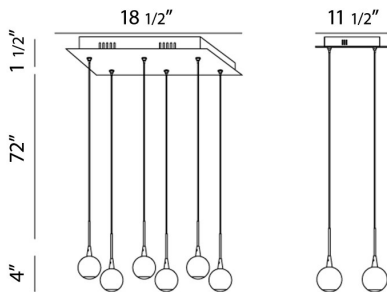

PATRUNO, 19" RECTANGULAR CHANDELIER

PRODUCT DETAILS

No.	:	28168-010
Product Color	:	MATTE WHITE
Product Material	:	METAL
Shade / Accent Colour	:	FROSTED
Shade / Accent Material	:	ACRYLIC
Length	:	18.5"
Width	:	11.5"
Height	:	4"
Overall Height	:	77.5"
Weight	:	10.5lbs

LIGHT SOURCE DETAILS

Light Source Type	:	INTEGRATED LED
Input Voltage	:	120V
Bulb Voltage	:	120V
Total Wattage	:	13W
Total Lumen	:	950lm
Kelvin	:	4200K
CRI	:	80+
Dimmable	:	Yes

Options Available

ITEM NO.	FINISH	SHADE
28168-010	MATTE WHITE	FROSTED

TECHNICAL DETAILS

Light Direction	:	Down
Hanging Support Type	:	WIRE
Hanging Support Length	:	72"
Canopy / Backplate Length	:	18.5"
Canopy / Backplate Height	:	1.5"
Canopy / Backplate Width	:	11.5"
Adjustable Lamp Head	:	No
Location	:	DRY
Approval	:	