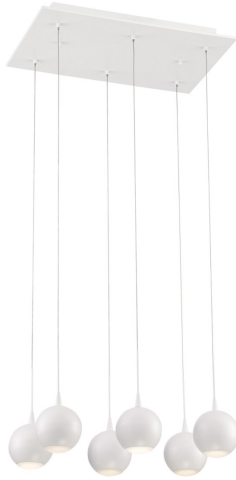

PATRUNO, 19" RECTANGULAR CHANDELIER

PRODUCT DETAILS

No.	:	28168-010
Product Color	:	MATTE WHITE
Product Material	:	METAL
Shade / Accent Colour	:	FROSTED
Shade / Accent Material	:	ACRYLIC
Length	:	18.5"
Width	:	11.5"
Height	:	4"
Overall Height	:	77.5"
Weight	:	10.5lbs

LIGHT SOURCE DETAILS

Light Source Type	:	INTEGRATED LED
Input Voltage	:	120V
Bulb Voltage	:	120V
Total Wattage	:	13W
Total Lumen	:	950lm
Kelvin	:	4200K
CRI	:	80+
Dimmable	:	Yes

Options Available

ITEM NO.	FINISH	SHADE
28168-010	MATTE WHITE	FROSTED

TECHNICAL DETAILS

Light Direction	:	Down
Hanging Support Type	:	WIRE
Hanging Support Length	:	72"
Canopy / Backplate Length	:	18.5"
Canopy / Backplate Height	:	1.5"
Canopy / Backplate Width	:	11.5"
Adjustable Lamp Head	:	No
Location	:	DRY
Approval	:	