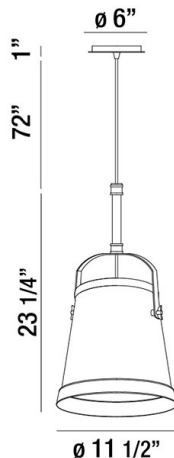

TURIN, 12" ROUND PENDANT

PRODUCT DETAILS

No.	:	31870-016
Product Color	:	ANTIQUE SILVER
Product Material	:	METAL
Diameter	:	11.5"
Height	:	23.25"
Overall Height	:	96.25"
Weight	:	3.5lbs

LIGHT SOURCE DETAILS

ITEM NO.	FINISH	SHADE
31870-016	ANTIQUE SILVER	

TECHNICAL DETAILS

Light Direction	:	Down
Hanging Support Type	:	WIRE
Hanging Support Length	:	72"
Canopy / Backplate Height	:	1"
Canopy / Backplate Dia.	:	6"
Adjustable Lamp Head	:	No
Location	:	DRY
Approval	:	