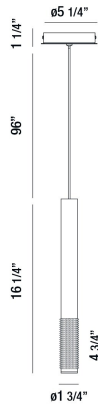

DAVENPORT, 2" ROUND PENDANT

PRODUCT DETAILS

| | | |
|-------------------------|---|-------------------|
| No. | : | 35709-022 |
| Product Color | : | BLACK |
| Product Material | : | METAL |
| Shade / Accent Colour | : | BLACK |
| Shade / Accent Material | : | TEXTURED ALUMINUM |
| Diameter | : | 1.75" |
| Height | : | 16.25" |
| Overall Height | : | 113.5" |
| Weight | : | 1.4lbs |

LIGHT SOURCE DETAILS

| | | |
|-------------------|---|----------------|
| Light Source Type | : | INTEGRATED LED |
| Input Voltage | : | 120V |
| Bulb Voltage | : | 120V |
| Total Wattage | : | 4.3W |
| Total Lumen | : | 255lm |
| Kelvin | : | 3000K |
| CRI | : | 90+ |
| Dimmable | : | No |

TECHNICAL DETAILS

| | | |
|---------------------------|---|---|
| Hanging Support Type | : | WIRE |
| Hanging Support Length | : | 96" |
| Canopy / Backplate Height | : | 1.25" |
| Canopy / Backplate Dia. | : | 5.25" |
| Location | : | DRY |
| Approval | : |  |