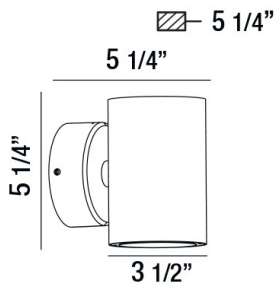

GLEN, LED OUTDOOR WALL MOUNT

PRODUCT DETAILS

No.	:	28295-020
Product Color	:	GRAPHITE GREY
Shade / Accent Colour	:	FROST PC
Width	:	3.5"
Height	:	5.25"
Ext	:	5.25"
Weight	:	2.6lbs

LIGHT SOURCE DETAILS

Light Source Type	:	INTEGRATED LED
Input Voltage	:	120V
Bulb Voltage	:	120V
Socket Type	:	LED
Total Wattage	:	14W
Total Lumen	:	820lm
Kelvin	:	3000K
CRI	:	80
Dimmable	:	No

Options Available

ITEM NO.	FINISH	SHADE
28295-013	MARINE GREY	FROST PC
28295-020	GRAPHITE GREY	FROST PC

TECHNICAL DETAILS

Light Direction	:	Down
Canopy / Backplate Dia.	:	3.56"
Driver	:	Electronic driver 120V 50/60Hz
Adjustable Lamp Head	:	No
IP Rating	:	54
Location	:	WET
Approval	:	
Title 24	:	Yes