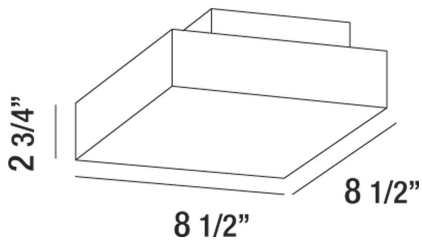

PROJECT INFORMATION

Job Name: Date: Type:

Comments: