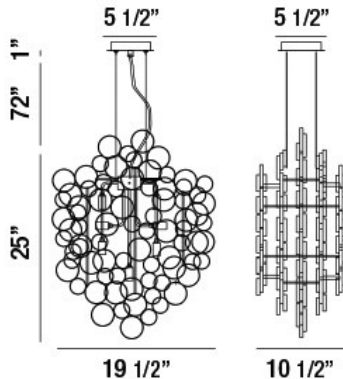

TRENTO, 20" OVAL CHANDELIER

PRODUCT DETAILS

No.	:	34030-011
Product Color	:	CHAMPAGNE SILVER
Product Material	:	METAL
Shade / Accent Colour	:	CLEAR
Shade / Accent Material	:	HAND PRESSED GLASS
Length	:	19.5"
Width	:	10.5"
Height	:	25"
Overall Height	:	98"
Weight	:	30.8lbs

LIGHT SOURCE DETAILS

Number of Bulbs	:	7
Light Source	:	Halogen
Light Source Type	:	G9
Input Voltage	:	120V
Bulb Voltage	:	120V
Socket Type	:	G9
Wattage	:	40W
Total Wattage	:	280W
Bulb Included	:	Yes
Dimmable	:	Yes

Options Available

ITEM NO.	FINISH	SHADE
34030-011	CHAMPAGNE SILVER	CLEAR

TECHNICAL DETAILS

Hanging Support Type	:	AIRCRAFT CABLE
Hanging Support Length	:	72"
Canopy / Backplate Length	:	5.5"
Canopy / Backplate Height	:	1"
Canopy / Backplate Width	:	5.5"
Location	:	DRY
Approval	:	