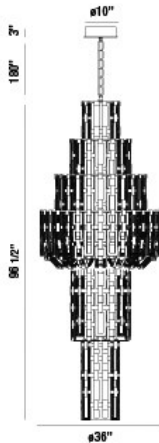

VIVIANA, 36" ROUND CHANDELIER

PRODUCT DETAILS

No.	:	33741-017
Product Color	:	CHROME
Product Material	:	METAL
Shade / Accent Colour	:	CLEAR
Shade / Accent Material	:	HAND PRESSED GLASS
Diameter	:	36"
Height	:	96.5"
Overall Height	:	279.5"
Weight	:	243.5lbs

LIGHT SOURCE DETAILS

Number of Bulbs	:	26
Light Source	:	Incandescent
Light Source Type	:	B10
Input Voltage	:	120V
Bulb Voltage	:	120V
Socket Type	:	E12
Wattage	:	40W
Total Wattage	:	1040W
Bulb Included	:	No
Dimmable	:	Yes

Options Available

ITEM NO.	FINISH	SHADE
33741-017	CHROME	CLEAR

TECHNICAL DETAILS

Hanging Support Type	:	CHAIN
Hanging Support Length	:	180"
Canopy / Backplate Height	:	3"
Canopy / Backplate Dia.	:	10"
Location	:	DRY
Approval	:	