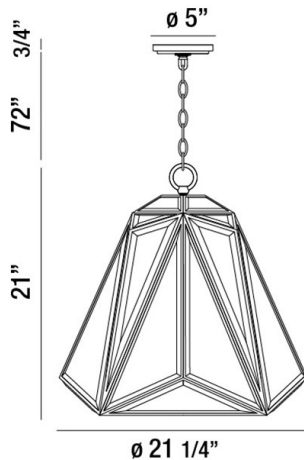

GLACIER, 21" ROUND PENDANT

PRODUCT DETAILS

No.	:	31646-017
Product Color	:	BRONZE
Product Material	:	METAL
Shade / Accent Colour	:	CLEAR
Shade / Accent Material	:	GLASS
Diameter	:	21.25"
Height	:	21"
Overall Height	:	93.75"
Weight	:	16.5lbs

Options Available

ITEM NO.	FINISH	SHADE
31646-017	BRONZE	CLEAR

TECHNICAL DETAILS

Light Direction	:	Down
Hanging Support Type	:	CHAIN
Hanging Support Length	:	72"
Canopy / Backplate Height	:	0.75"
Canopy / Backplate Dia.	:	5"
Adjustable Lamp Head	:	No
Approval	:	