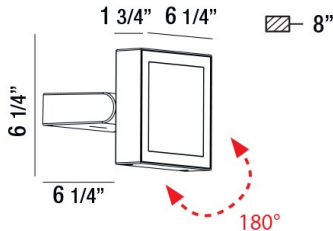

### PRODUCT DETAILS

No.	:	28288-015
Product Color	:	MARINE GREY
Shade / Accent Colour	:	FROST PC
Width	:	6.25"
Height	:	6.25"
Ext	:	8"
Weight	:	4lbs

### TECHNICAL DETAILS

Light Direction	:	Down
Canopy / Backplate Length	:	5.88"
Canopy / Backplate Width	:	1.48"
Driver	:	Electronic driver 120V 50/60Hz
Adjustable Lamp Head	:	Yes
IP Rating	:	54
Location	:	WET
Approval	:	
Title 24	:	Yes
Vertical Adjustment	:	180