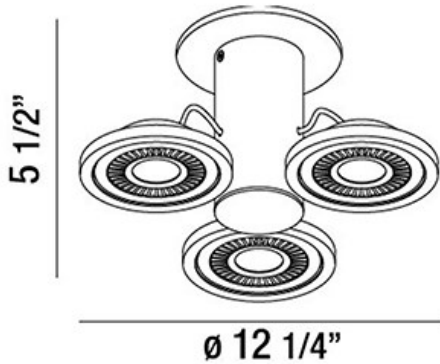

VISION, 3-LIGHT LED

PRODUCT DETAILS

No.	:	29486-014
Product Color	:	WHITE/BLACK
Diameter	:	12.25"
Height	:	5.5"
Weight	:	4.6lbs

LIGHT SOURCE DETAILS

Light Source Type	:	INTEGRATED LED
Input Voltage	:	120V
Bulb Voltage	:	120V
Socket Type	:	LED
Total Wattage	:	15W
Total Lumen	:	1350lm
Kelvin	:	3000K
CRI	:	80
Dimmable	:	Yes

Options Available

ITEM NO.	FINISH	SHADE
29486-014	WHITE/BLACK	

TECHNICAL DETAILS

Light Direction	:	Down
Adjustable Lamp Head	:	No
Location	:	DRY
Approval	:	
Title 24	:	Yes
Beam Angle	:	60
Vertical Adjustment	:	90
Horizontal Adjustment	:	360