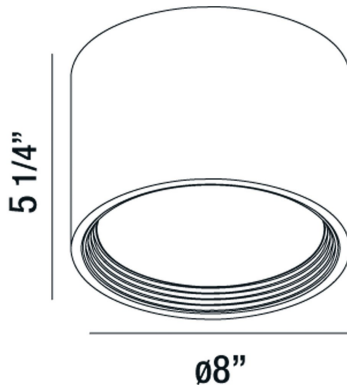

BENTON, 8" CEILING MOUNT

PRODUCT DETAILS

No.	:	32684-018
Product Color	:	WHITE
Shade / Accent Colour	:	FROSTED ACRYLIC
Diameter	:	8"
Height	:	5.25"
Weight	:	2.2lbs

LIGHT SOURCE DETAILS

Light Source Type	:	INTEGRATED LED
Input Voltage	:	120V
Bulb Voltage	:	120V
Total Wattage	:	25W
Total Lumen	:	2100lm
Kelvin	:	3000K
CRI	:	80
Dimmable	:	Yes

Options Available

ITEM NO.	FINISH	SHADE
32684-018	WHITE	FROSTED ACRYLIC

TECHNICAL DETAILS

Location	:	DRY
Approval	:	

PROJECT INFORMATION

Job Name: Date: Type:

Comments: