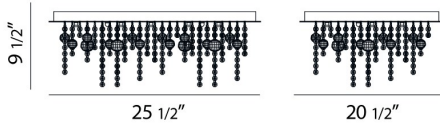

ALISSA, 26" CEILING MOUNT

PRODUCT DETAILS

No.	:	19397-016
Product Color	:	CHROME
Product Material	:	METAL
Shade / Accent Colour	:	CLEAR
Shade / Accent Material	:	CRYSTAL
Length	:	25.5"
Width	:	20.5"
Height	:	9.5"
Weight	:	14.3lbs

LIGHT SOURCE DETAILS

Number of Bulbs	:	18
Light Source	:	Halogen
Light Source Type	:	G4
Input Voltage	:	120V
Bulb Voltage	:	12V
Socket Type	:	G4
Wattage	:	20W
Total Wattage	:	360W
Bulb Included	:	Yes
Dimmable	:	Yes

Options Available

ITEM NO.	FINISH	SHADE
19397-016	CHROME	CLEAR

TECHNICAL DETAILS

Canopy / Backplate Length	:	22"
Canopy / Backplate Height	:	1.25"
Canopy / Backplate Width	:	18.25"
Adjustable Lamp Head	:	No
Location	:	DRY
Approval	:	