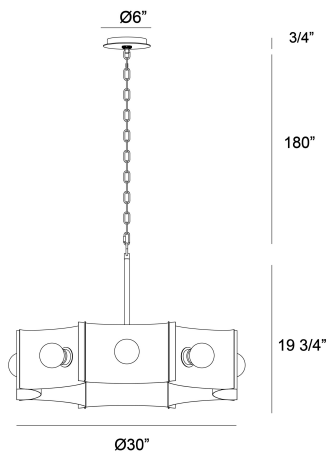

METALLO, 8 LIGHT CHANDELIER

PRODUCT DETAILS

No.	:	38428-029
Product Color	:	BRONZE
Product Material	:	METAL
Shade / Accent Colour	:	NATURE BRASS/BRONZE
Shade / Accent Material	:	~
Diameter	:	30"
Height	:	19.25"
Overall Height	:	180"

LIGHT SOURCE DETAILS

Number of Bulbs	:	8
Light Source	:	Incandescent
Light Source Type	:	G25
Input Voltage	:	120V
Bulb Voltage	:	120V
Socket Type	:	E26
Wattage	:	60W
Total Wattage	:	480W
Bulb Included	:	No
Dimmable	:	No

Options Available

ITEM NO.	FINISH	SHADE
38428-012	VINTAGE NICKEL	VINTAGE NICKEL/BLACK
38428-029	BRONZE	NATURE BRASS/BRONZE

TECHNICAL DETAILS

Hanging Support Type	:	CHAIN
Hanging Support Length	:	180"
Canopy / Backplate Height	:	0.75"
Canopy / Backplate Dia.	:	5"
Location	:	DRY
Approval	:	