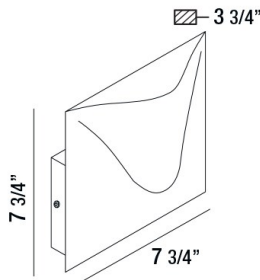

HAVEN, LED OUTDOOR WALL MOUNT

PRODUCT DETAILS

No.	:	28277-019
Product Color	:	MARINE GREY
Shade / Accent Colour	:	FROST PC
Width	:	7.75"
Height	:	7.75"
Ext	:	3.75"
Weight	:	3.3lbs

LIGHT SOURCE DETAILS

Light Source Type	:	INTEGRATED LED
Input Voltage	:	120V
Bulb Voltage	:	120V
Socket Type	:	LED
Total Wattage	:	15W
Total Lumen	:	650lm
Kelvin	:	3000K
CRI	:	80
Dimmable	:	No

Options Available

ITEM NO.	FINISH	SHADE
28277-019	MARINE GREY	FROST PC
28277-026	GRAPHITE GREY	FROST PC

TECHNICAL DETAILS

Light Direction	:	Up
Canopy / Backplate Length	:	4.52"
Canopy / Backplate Width	:	3.33"
Driver	:	Electronic driver 120V 50/60Hz
Adjustable Lamp Head	:	No
IP Rating	:	54
Location	:	WET
Approval	:	
Title 24	:	Yes