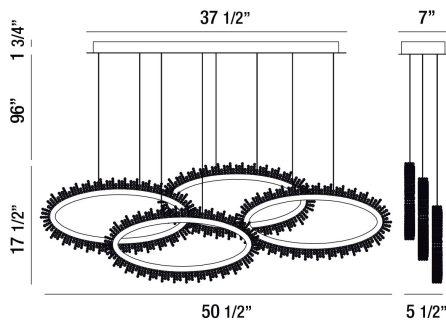

## SCOPPIA, 51" LINEAR CHANDELIER

### PRODUCT DETAILS

No.	:	33731-018
Product Color	:	CHROME
Product Material	:	METAL
Shade / Accent Colour	:	CLEAR
Shade / Accent Material	:	MULTIPLE FACET CRYSTAL BEADS
Length	:	50.5"
Width	:	5.5"
Height	:	17.5"
Overall Height	:	115.25"
Weight	:	19.8lbs

### TECHNICAL DETAILS

Hanging Support Type	:	AIRCRAFT CABLE
Hanging Support Length	:	96"
Canopy / Backplate Length	:	37.5"
Canopy / Backplate Height	:	1.75"
Canopy / Backplate Width	:	7"
Location	:	DRY
Approval	:	