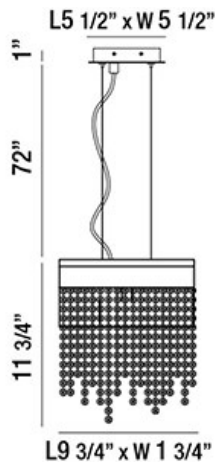

### PRODUCT DETAILS

No.	:	30004-016
Product Color	:	CHROME
Product Material	:	METAL
Shade / Accent Colour	:	CLEAR
Shade / Accent Material	:	CRYSTAL
Length	:	9.75"
Width	:	1.75"
Height	:	11.75"
Overall Height	:	84.75"
Weight	:	3.7lbs

### LIGHT SOURCE DETAILS

Light Source Type	:	INTEGRATED LED
Input Voltage	:	120V
Bulb Voltage	:	120V
Total Wattage	:	10W
Total Lumen	:	800lm
Kelvin	:	3000K
CRI	:	80+
Dimmable	:	Yes

### TECHNICAL DETAILS

Light Direction	:	Down
Hanging Support Type	:	AIRCRAFT CABLE
Hanging Support Length	:	72"
Canopy / Backplate Length	:	5.5"
Canopy / Backplate Height	:	1"
Canopy / Backplate Width	:	5.5"
Adjustable Lamp Head	:	No
Location	:	DRY
Approval	:	