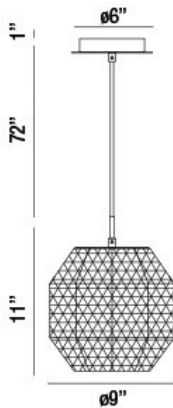

CATALDA, 9" ROUND PENDANT

Options Available

ITEM NO.	FINISH	SHADE
34289-013	CHROME	AMBER
34289-020	CHROME	CLEAR
34289-037	CHROME	SMOKE

PRODUCT DETAILS

No.	:	34289-037
Product Color	:	CHROME
Product Material	:	METAL
Shade / Accent Colour	:	SMOKE
Shade / Accent Material	:	GLASS
Diameter	:	9"
Height	:	11"
Overall Height	:	84"
Weight	:	2.5lbs

TECHNICAL DETAILS

Hanging Support Type	:	WIRE
Hanging Support Length	:	72"
Canopy / Backplate Height	:	1"
Canopy / Backplate Dia.	:	6"
Location	:	DRY
Approval	:	

PROJECT INFORMATION

Job Name: Date: Type: