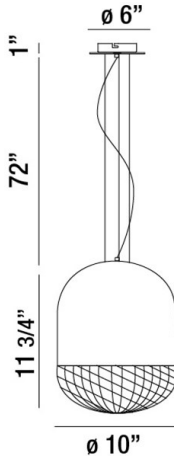

CORSON, 10" ROUND PENDANT

Options Available

ITEM NO.	FINISH	SHADE
31868-013	BLACK	CLEAR
31868-020	WHITE	CLEAR
31868-037	ROSE GOLD	CLEAR

PRODUCT DETAILS

No.	:	31868-037
Product Color	:	ROSE GOLD
Product Material	:	METAL
Shade / Accent Colour	:	CLEAR
Shade / Accent Material	:	CAST WEAVE GLASS
Diameter	:	10"
Height	:	11.75"
Overall Height	:	84.75"
Weight	:	5.2lbs

TECHNICAL DETAILS

Light Direction	:	Down
Hanging Support Type	:	AIRCRAFT CABLE
Hanging Support Length	:	72"
Canopy / Backplate Height	:	1"
Canopy / Backplate Dia.	:	6"
Adjustable Lamp Head	:	No
Location	:	DRY
Approval	:	