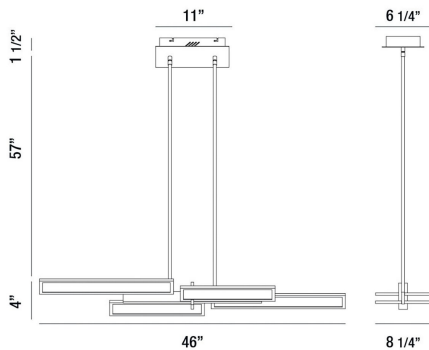

BAYSWATER, 46" LINEAR CHANDELIER

Options Available

ITEM NO.	FINISH	SHADE
37062-019	MATTE BLACK	
37062-026	SATIN GOLD	

PRODUCT DETAILS

No.	:	37062-019
Product Color	:	MATTE BLACK
Product Material	:	METAL
Shade / Accent Material	:	ACRYLIC
Length	:	46"
Width	:	8.25"
Height	:	4"
Overall Height	:	62.5"
Weight	:	12.8lbs

LIGHT SOURCE DETAILS

Light Source Type	:	INTEGRATED LED
Input Voltage	:	120V
Bulb Voltage	:	120V
Socket Type	:	LED
Total Wattage	:	69W
Total Lumen	:	2800lm
Kelvin	:	3000K
CRI	:	90
Dimmable	:	Yes

TECHNICAL DETAILS

Hanging Support Type	:	ROD
Hanging Support Length	:	57"
Rods Included	:	3"+6"+12"+18"+18"
Canopy / Backplate Length	:	11"
Canopy / Backplate Height	:	1.5"
Canopy / Backplate Width	:	6.25"
Location	:	DRY
Approval	:	
Title 24	:	Yes