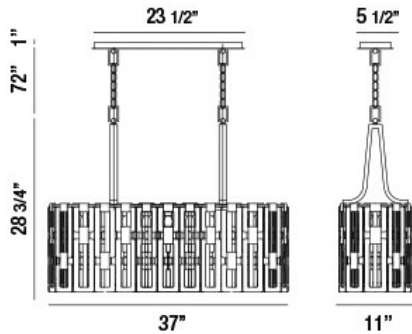

VIVIANA, 37" OVAL CHANDELIER

PRODUCT DETAILS

No.	:	33742-014
Product Color	:	CHROME
Product Material	:	METAL
Shade / Accent Colour	:	CLEAR
Shade / Accent Material	:	HAND PRESSED GLASS
Length	:	37"
Width	:	11"
Height	:	28.75"
Overall Height	:	101.75"
Weight	:	52.8lbs

LIGHT SOURCE DETAILS

Number of Bulbs	:	7
Light Source	:	Incandescent
Light Source Type	:	B10
Input Voltage	:	120V
Bulb Voltage	:	120V
Socket Type	:	E12
Wattage	:	40W
Total Wattage	:	280W
Bulb Included	:	No
Dimmable	:	Yes

Options Available

ITEM NO.	FINISH	SHADE
33742-014	CHROME	CLEAR

TECHNICAL DETAILS

Hanging Support Type	:	CHAIN
Hanging Support Length	:	72"
Canopy / Backplate Length	:	23.5"
Canopy / Backplate Height	:	1"
Canopy / Backplate Width	:	5.5"
Location	:	DRY
Approval	:	