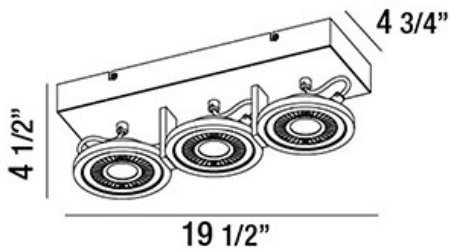

### PRODUCT DETAILS

No.	:	29488-018
Product Color	:	WHITE/BLACK
Length	:	19.5"
Width	:	4.75"
Height	:	4.5"
Weight	:	5.8lbs

### LIGHT SOURCE DETAILS

Light Source Type	:	INTEGRATED LED
Input Voltage	:	120V
Bulb Voltage	:	30V
Socket Type	:	LED
Total Wattage	:	15W
Total Lumen	:	1350lm
Kelvin	:	3000K
CRI	:	80
Dimmable	:	Yes

### TECHNICAL DETAILS

Light Direction	:	Down
Adjustable Lamp Head	:	No
Location	:	DRY
Approval	:	
Title 24	:	Yes
Beam Angle	:	60
Vertical Adjustment	:	90
Horizontal Adjustment	:	360