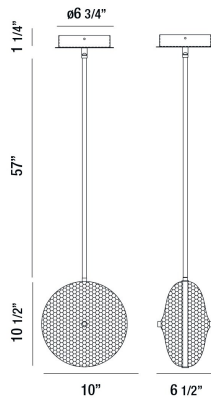

CALEDONIA, 10" ROUND PENDANT

PRODUCT DETAILS

No.	:	35913-054
Product Color	:	CHROME
Product Material	:	METAL
Shade / Accent Colour	:	ORANGE
Shade / Accent Material	:	HONEYCOMB GLASS
Length	:	10"
Width	:	6.5"
Height	:	68.25"
Weight	:	10.5lbs

LIGHT SOURCE DETAILS

Light Source Type	:	INTEGRATED LED
Input Voltage	:	120V
Bulb Voltage	:	24V
Total Wattage	:	10W
Total Lumen	:	800lm
Kelvin	:	4000K
CRI	:	80+
Dimmable	:	Yes

Options Available

ITEM NO.	FINISH	SHADE
35913-016	CHROME	CLEAR
35913-023	CHROME	PINK
35913-030	CHROME	BLUE
35913-047	CHROME	YELLOW
35913-054	CHROME	ORANGE

TECHNICAL DETAILS

Hanging Support Type	:	ROD
Hanging Support Length	:	57"
Rods Included	:	3"+6"+12"+18"+18"
Canopy / Backplate Height	:	1.25"
Canopy / Backplate Dia.	:	6.75"
Location	:	DRY
Approval	:	

PROJECT INFORMATION